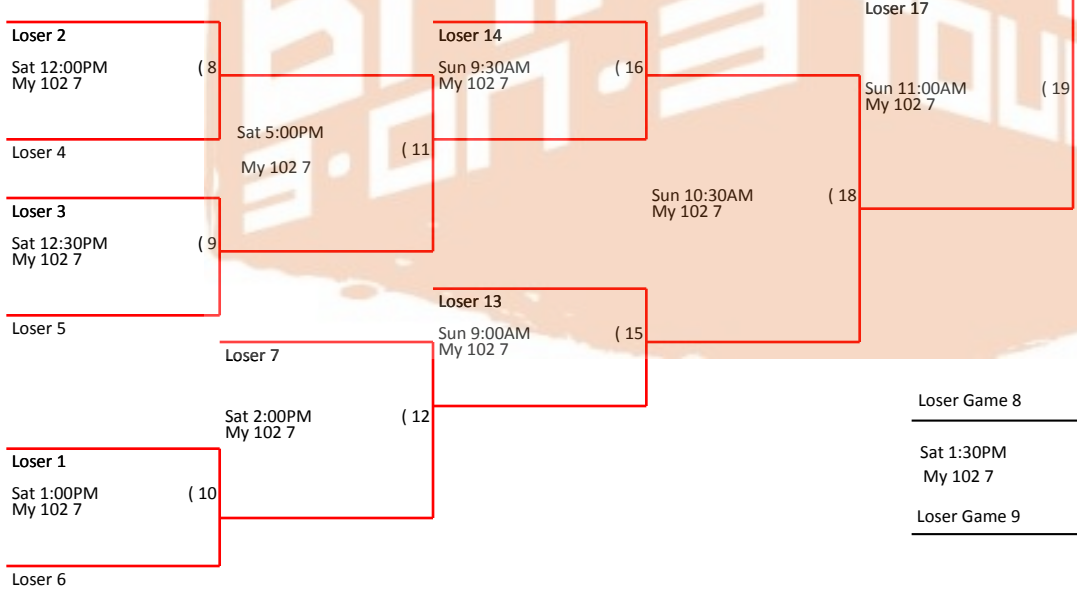

Bracket #11
 6' Under Comp #2
 My 102.7

#11

Consolation Bracket