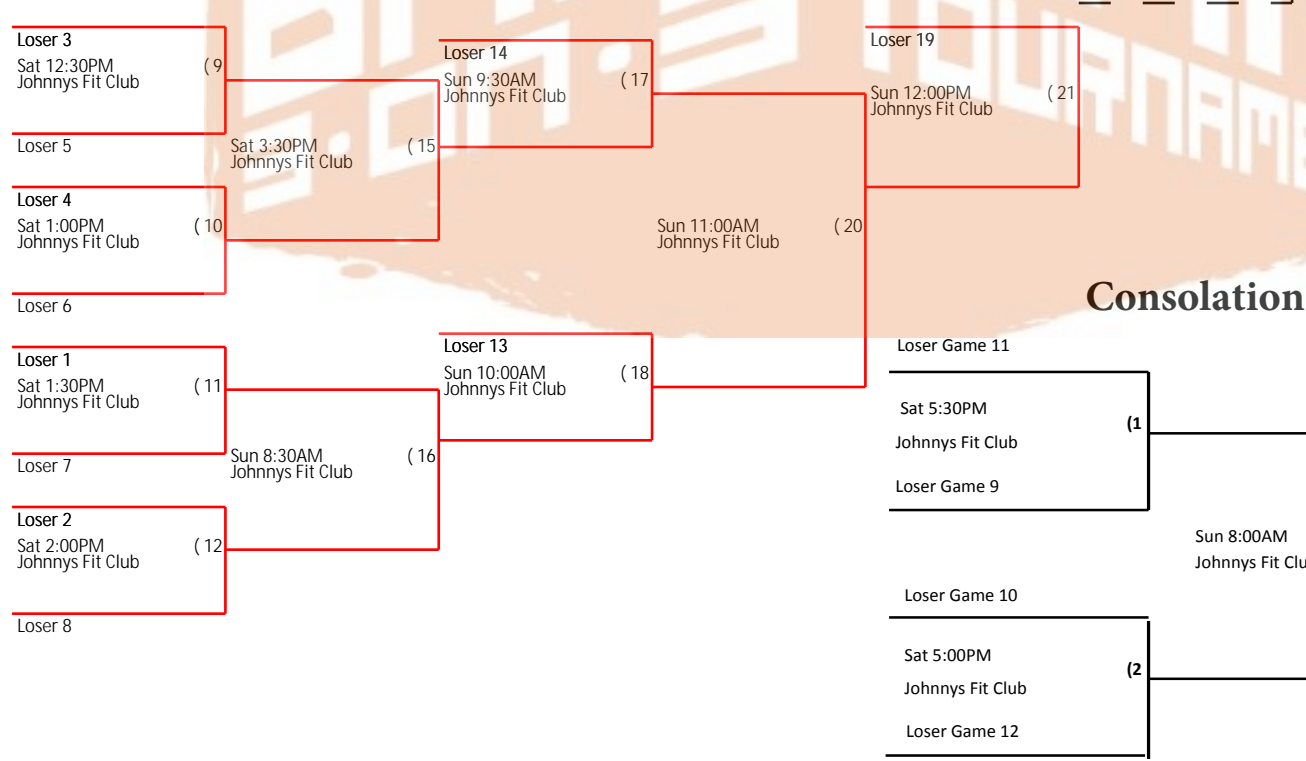

Bracket #25
 HS Boys 11th/12th
 Johnny's Fit Club

#25

Consolation Bracket