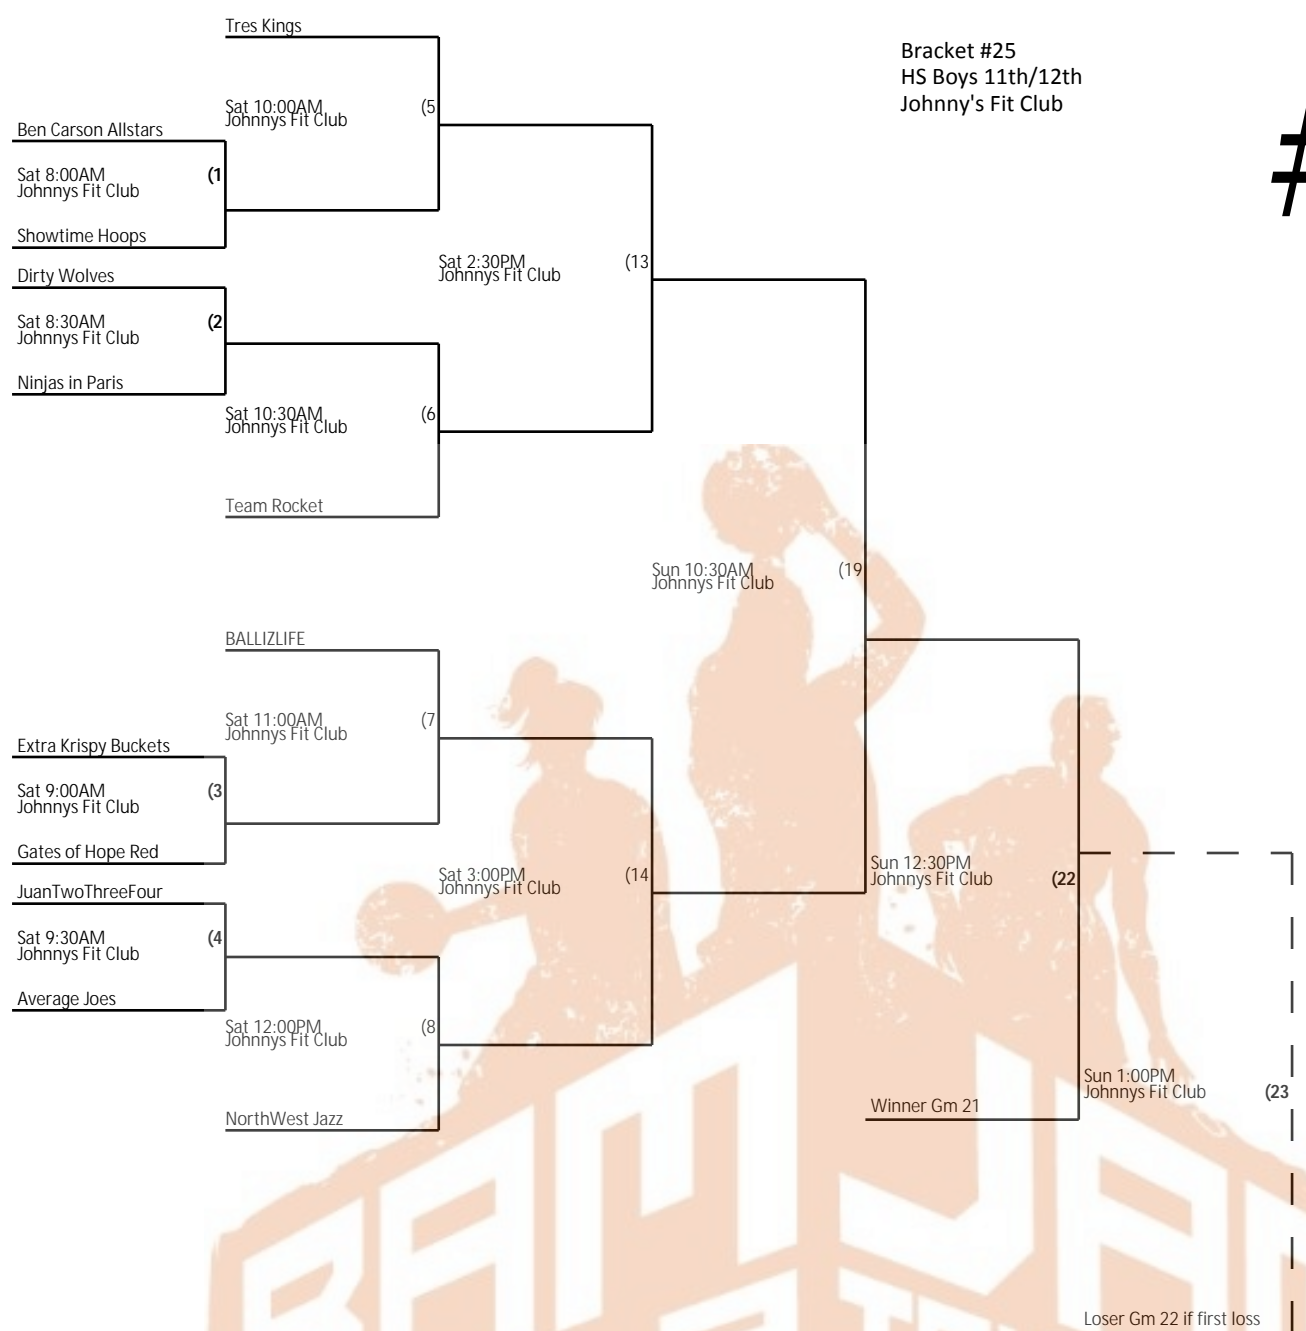

Bracket #25
 HS Boys 11th/12th
 Johnny's Fit Club

#25

Consolation Bracket