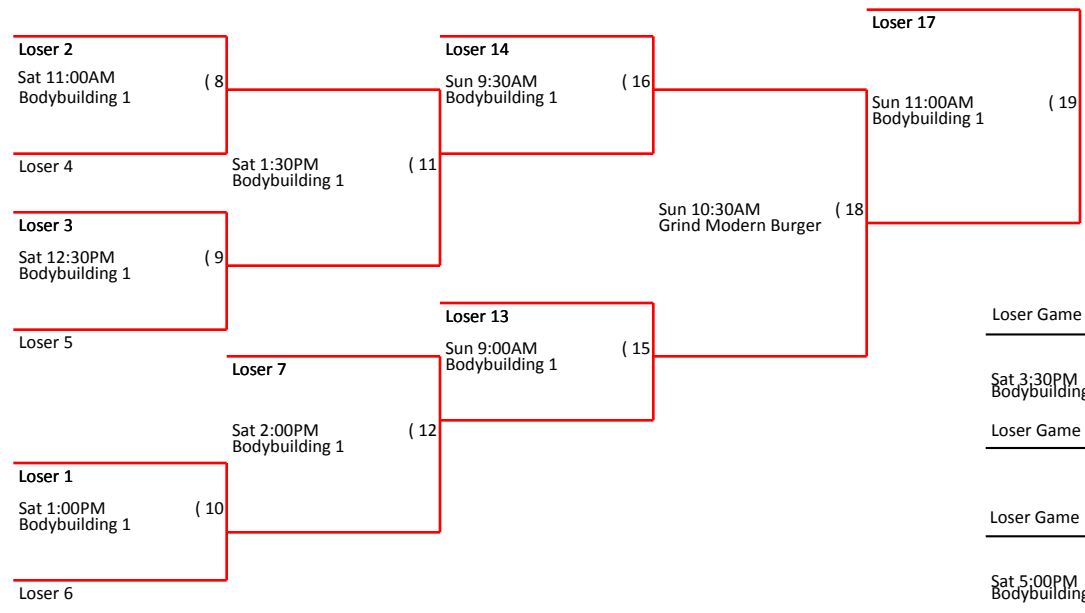

Bracket #10
Bodybuilding.com #1
6' Over Comp #1

Consolation Bracket