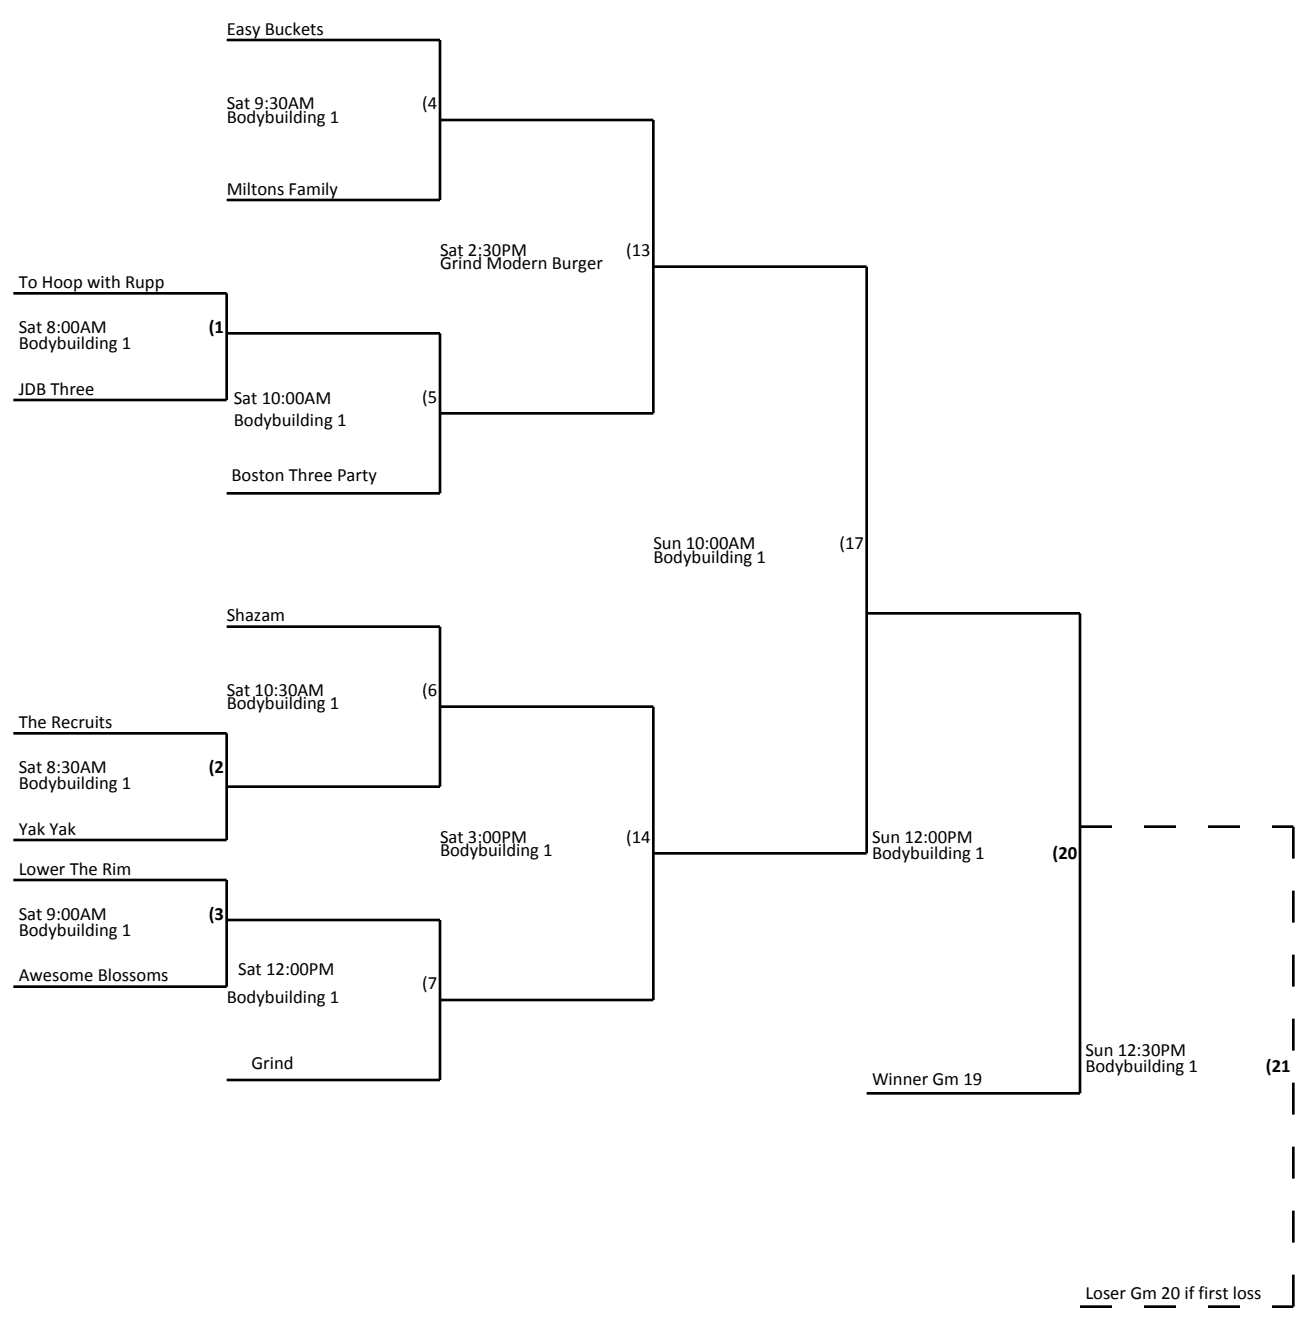

Bracket #10
Bodybuilding.com #1
6' Over Comp #1

Consolation Bracket