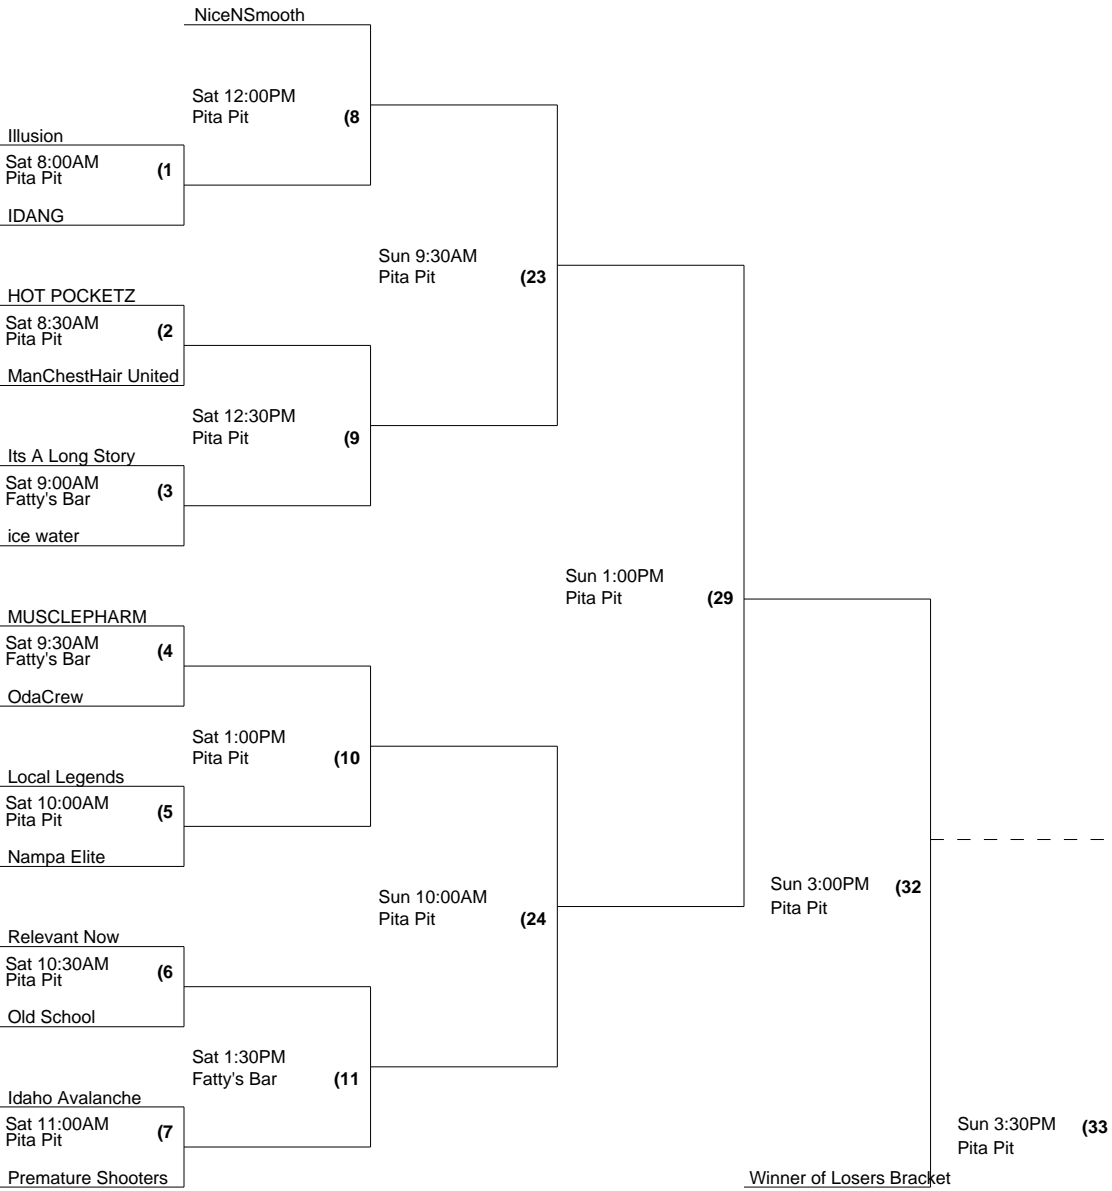

Bracket #10
Pita Pit
6' Over Comp #2

Loser of 32 if 1st Loss