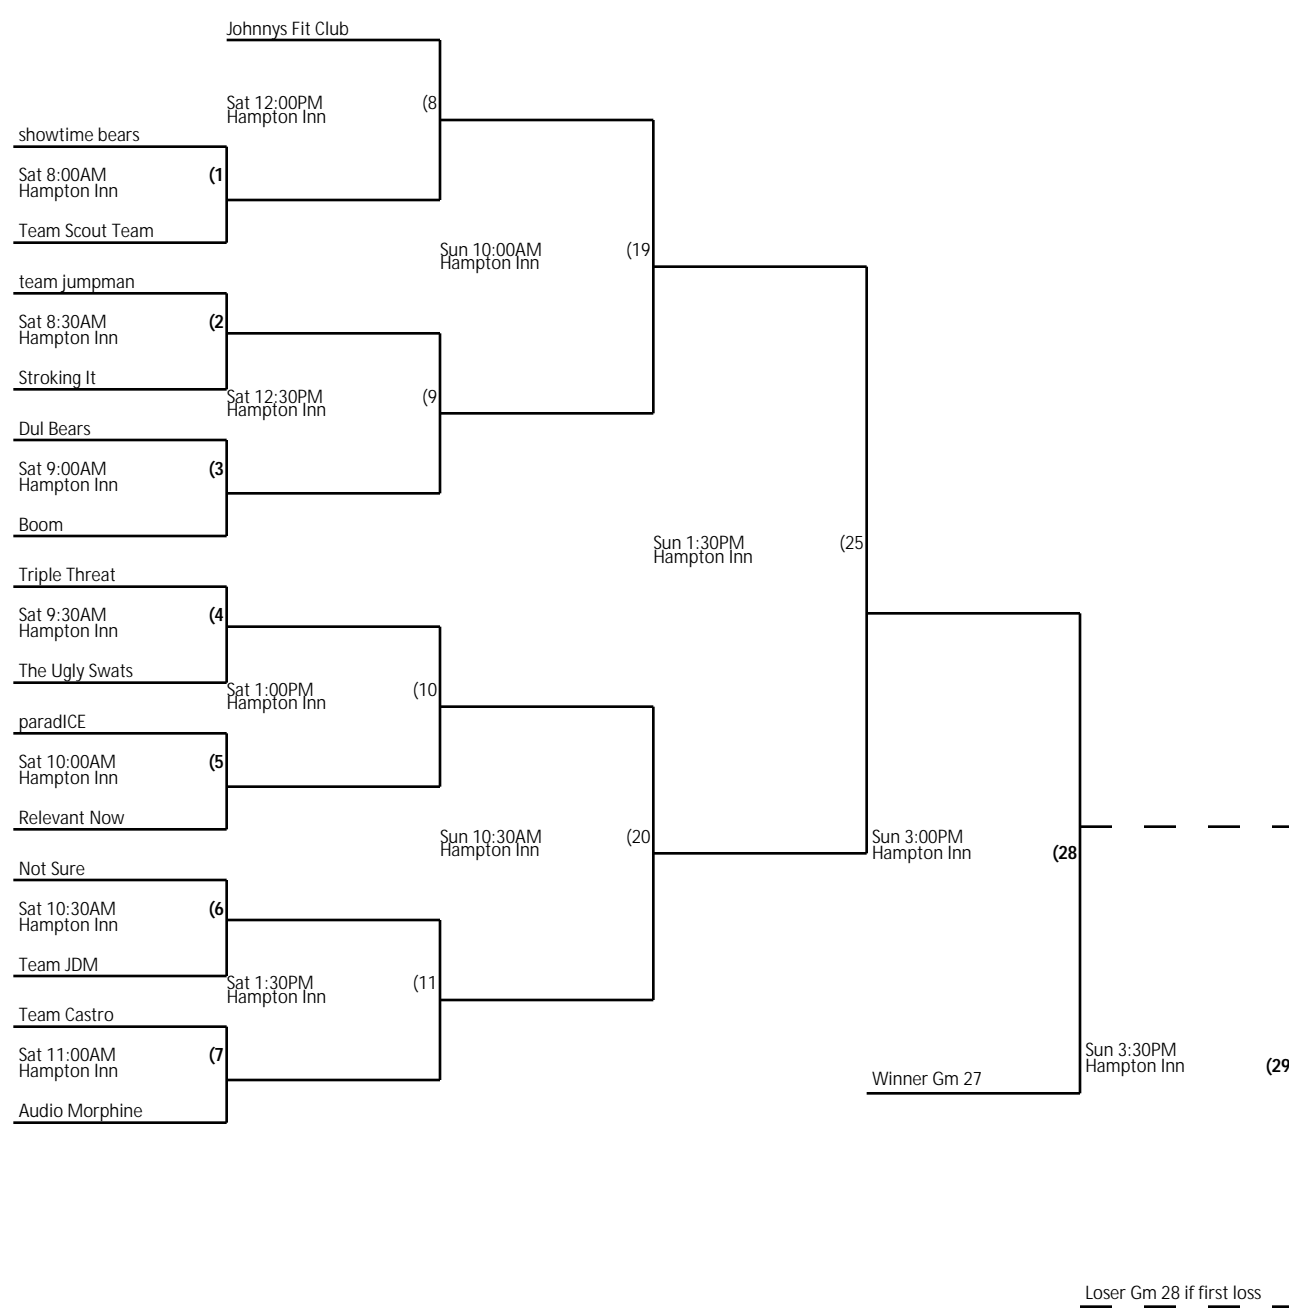

Bracket #12  
Hampton Inn  
6' Over Comp #2

**Loser 10**

Sat 5:00PM  
Hampton Inn

(16)

Loser 20

Loser 25

Loser 4  
Sat 2:00PM  
Hampton Inn

(12)

Sun 12:30PM  
Hampton Inn

(23)

Sun 2:30PM  
Hampton Inn

(27)

Loser 5

Sun 11:00AM  
Hampton Inn

(21)

Loser 6

Loser 1

Sat 3:30PM  
Hampton Inn

(15)

Loser 19

Sun 1:00PM  
Hampton Inn

(24)

**Loser 8**

Sun 12:00PM  
Hampton Inn

(22)

Loser 2  
Sat 3:00PM  
Hampton Inn

(14)

Sun 9:30AM  
Hampton Inn

(18)

Loser 3

Loser 11

Loser of Game 12