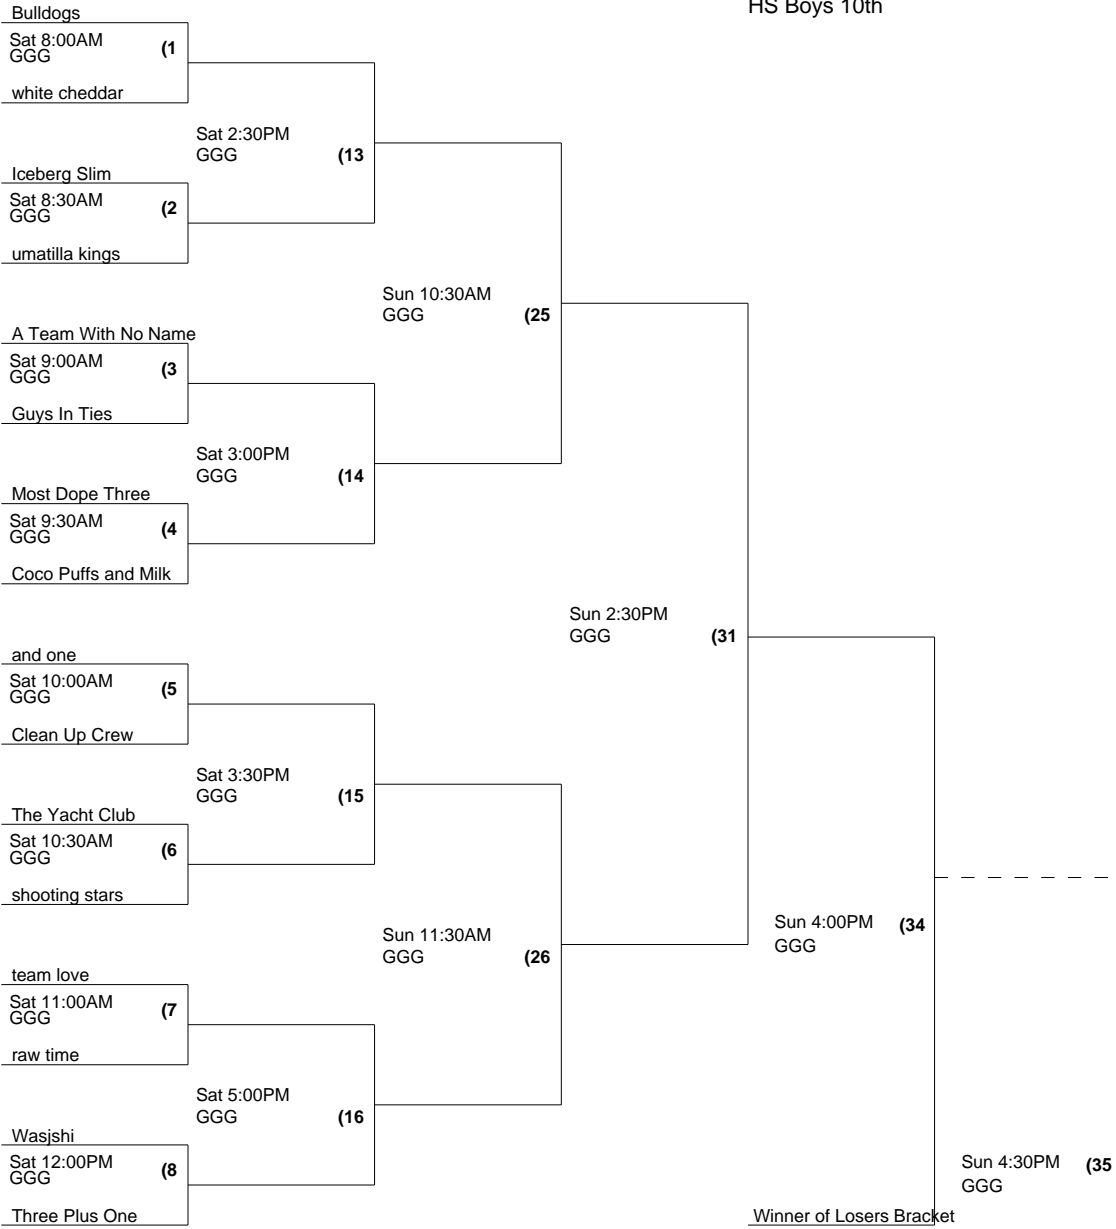

Bracket #23
 Goss Gustavel Goss
 HS Boys 10th

Loser of 34 if 1st Loss