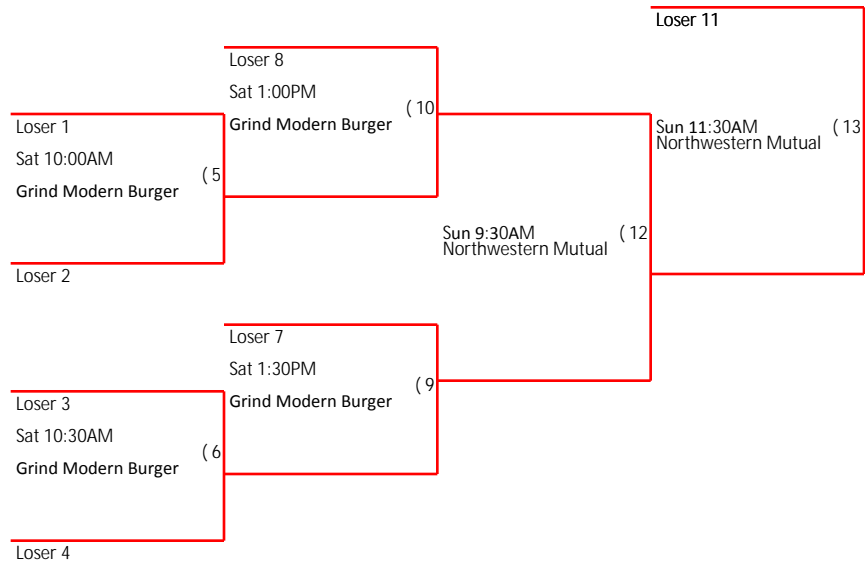

STADIA

Bracket #2  
Northwestern Mutual  
6' Under Elite

Consolation Bracket