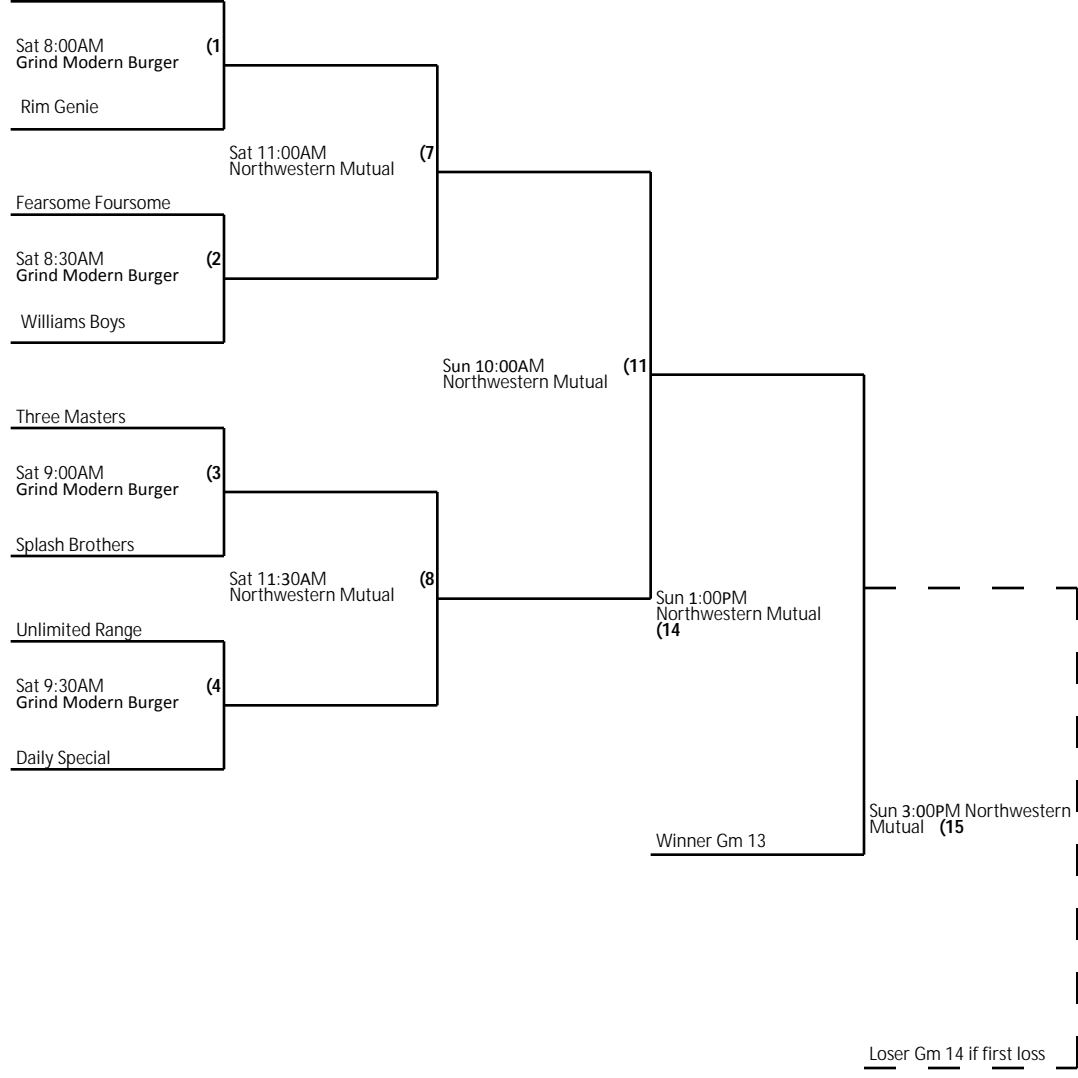

STADIA

Bracket #2  
Northwestern Mutual  
6' Under Elite

Consolation Bracket