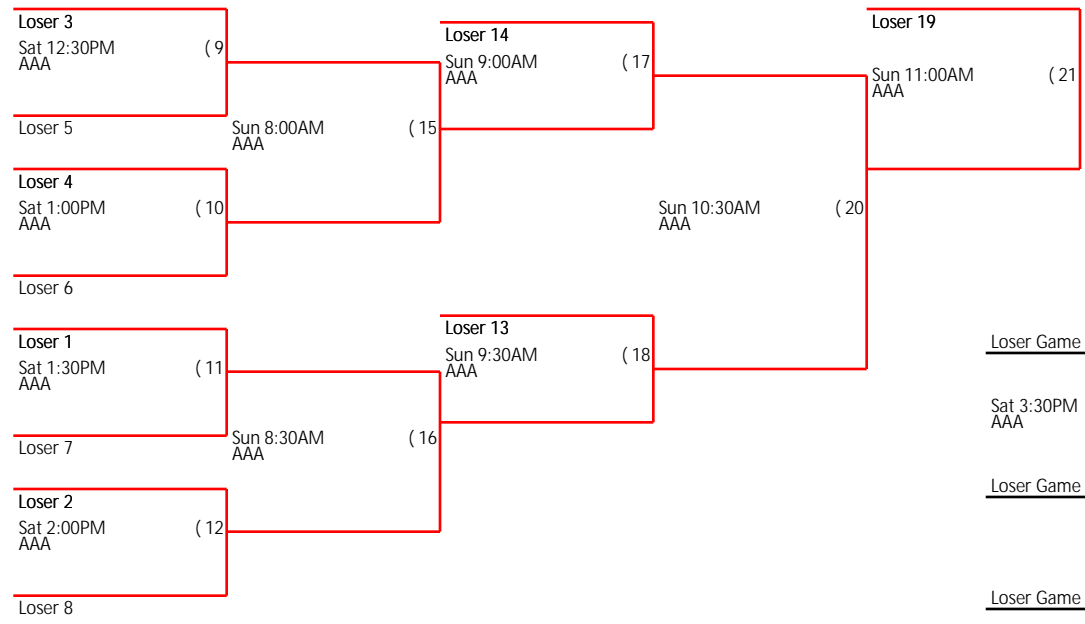

Bracket #5
AAA
6' Over Rec #1

Consolation Bracket