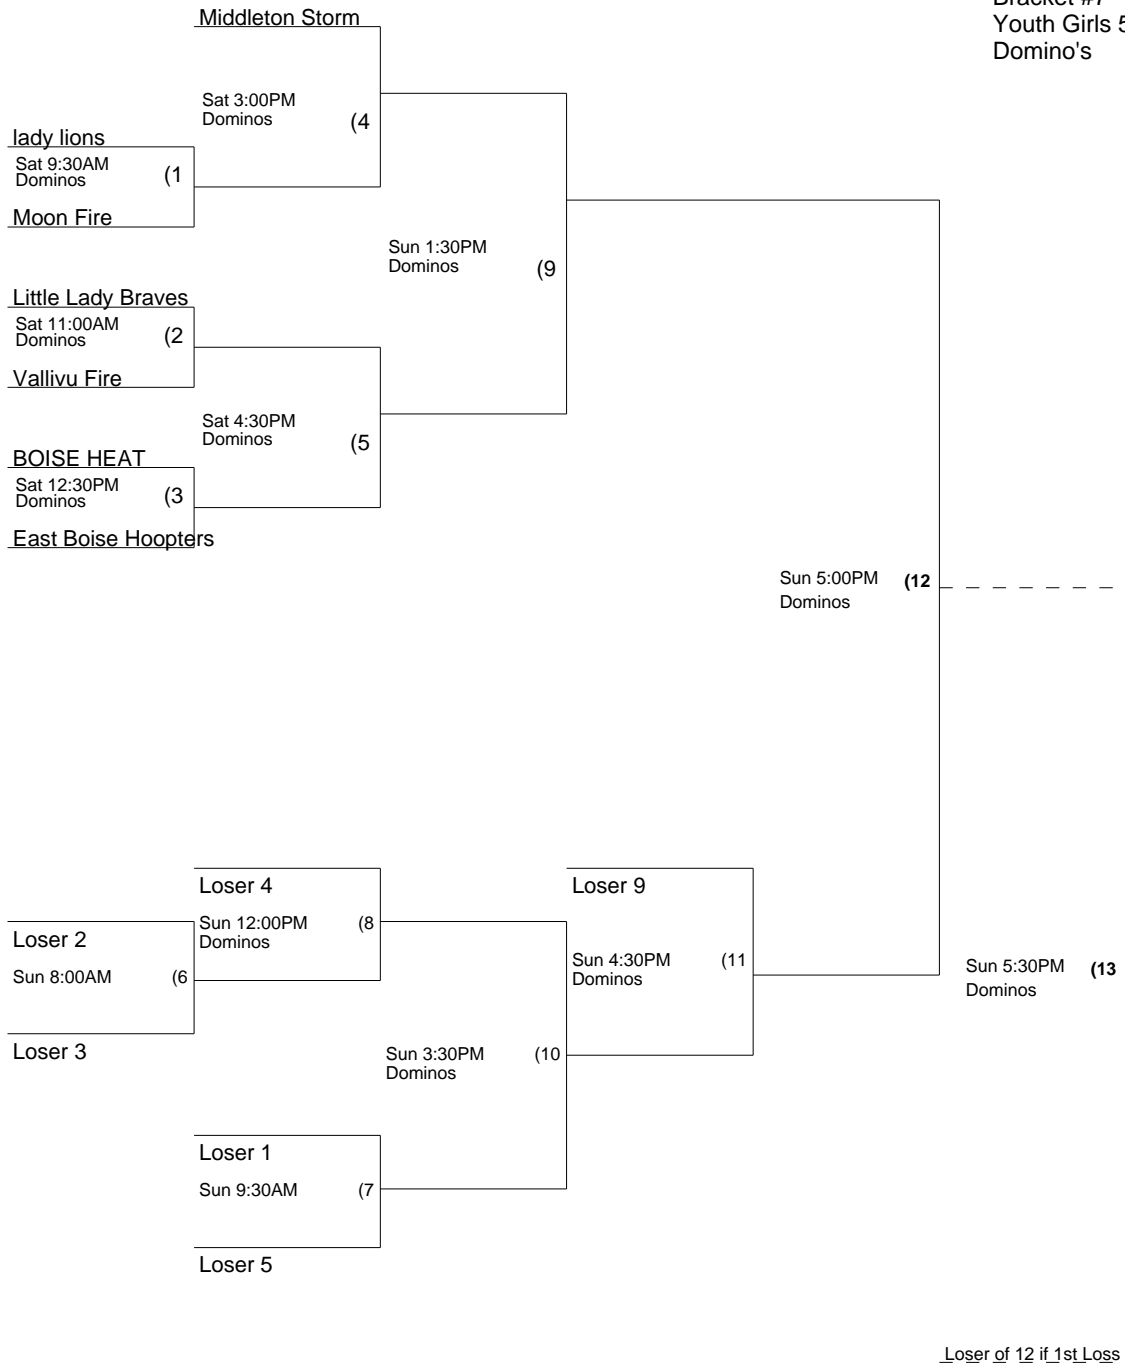

Bracket #7
Youth Girls 5th/6th
Domino's

Loser of 12 if 1st Loss