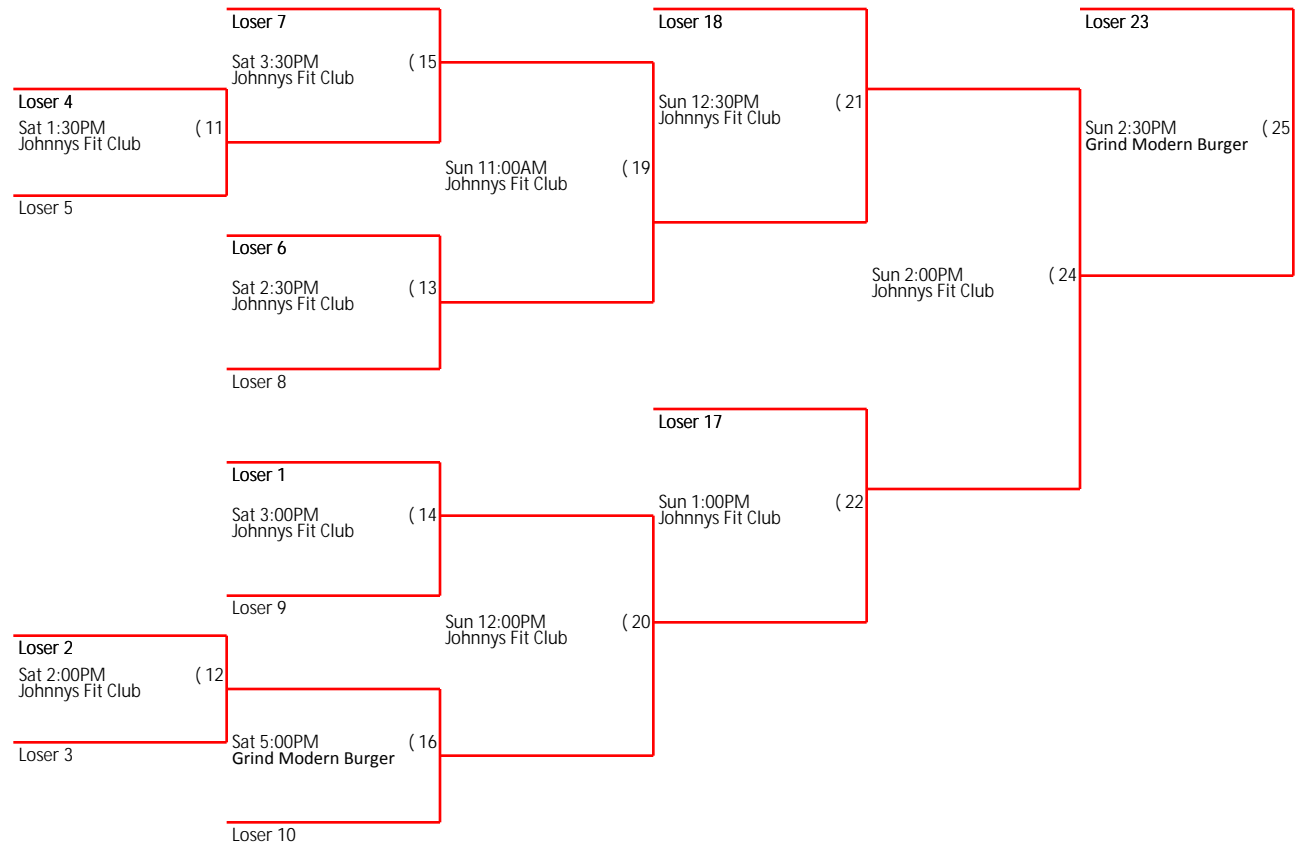

Bracket #8
 Johnny's Fit Club
 6' Under Comp #1

Consolation Bracket