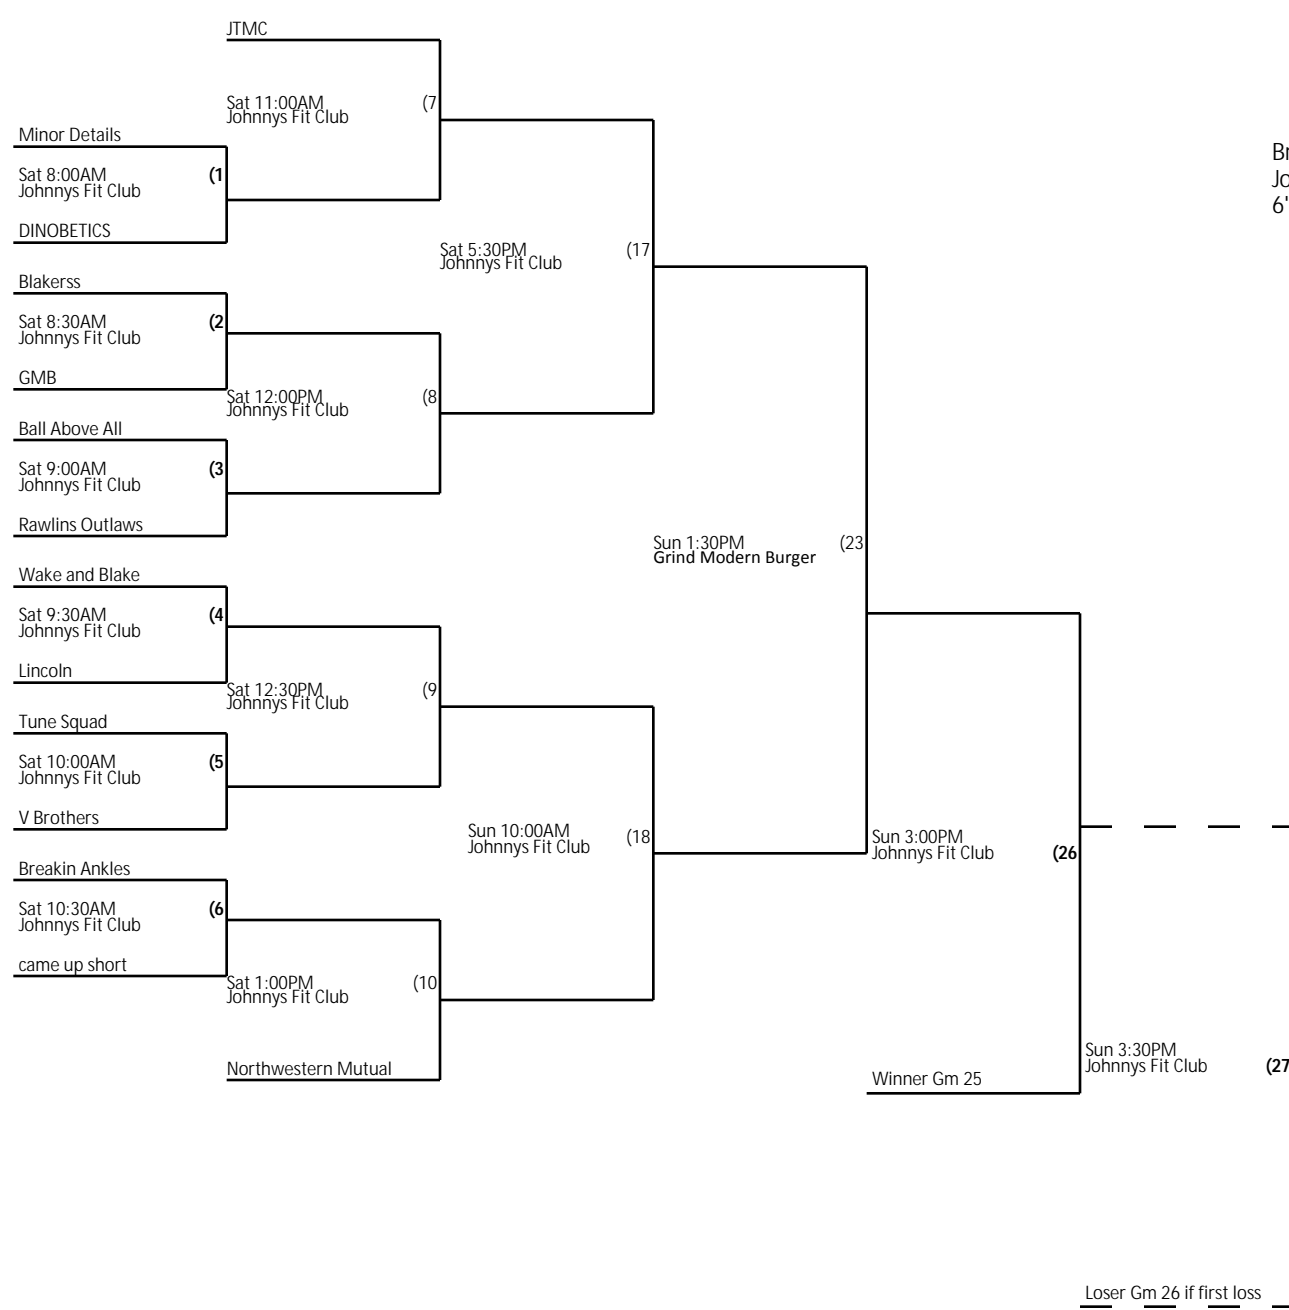

Bracket #8
 Johnny's Fit Club
 6' Under Comp #1

Consolation Bracket