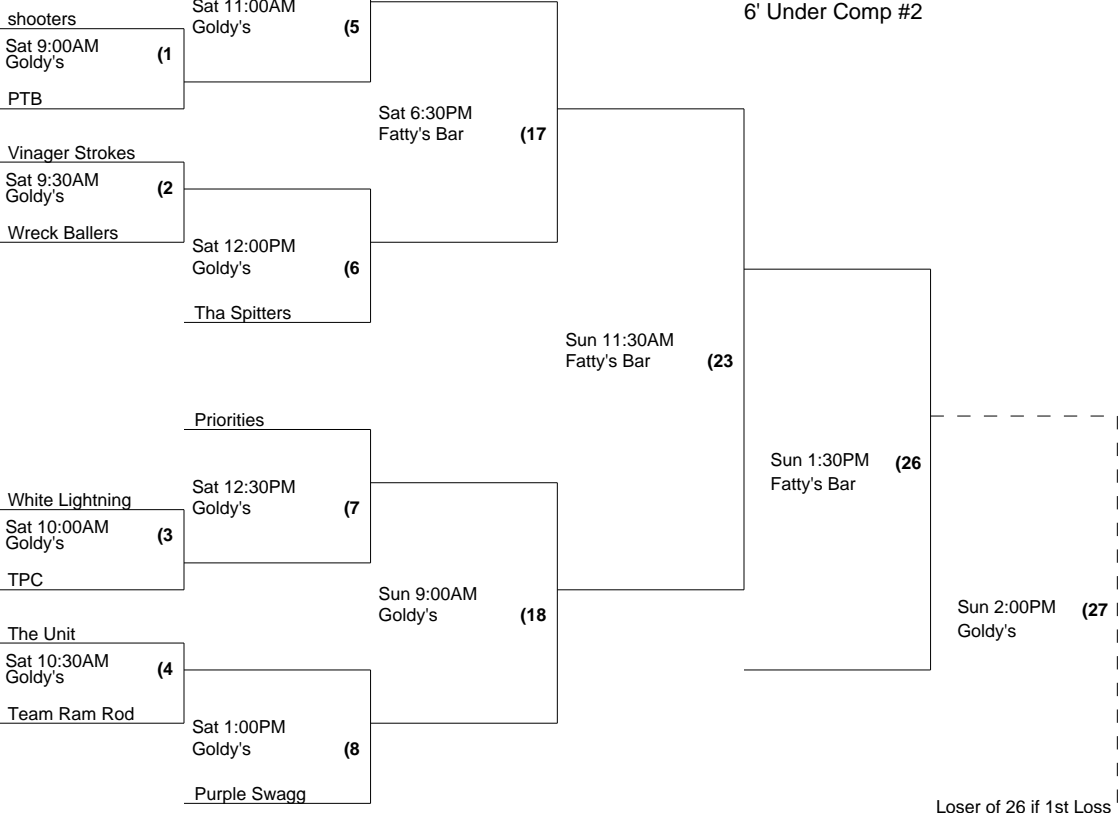

St Lukes Mens Health

Bracket #8  
Goldy's  
6' Under Comp #2

Loser of 26 if 1st Loss