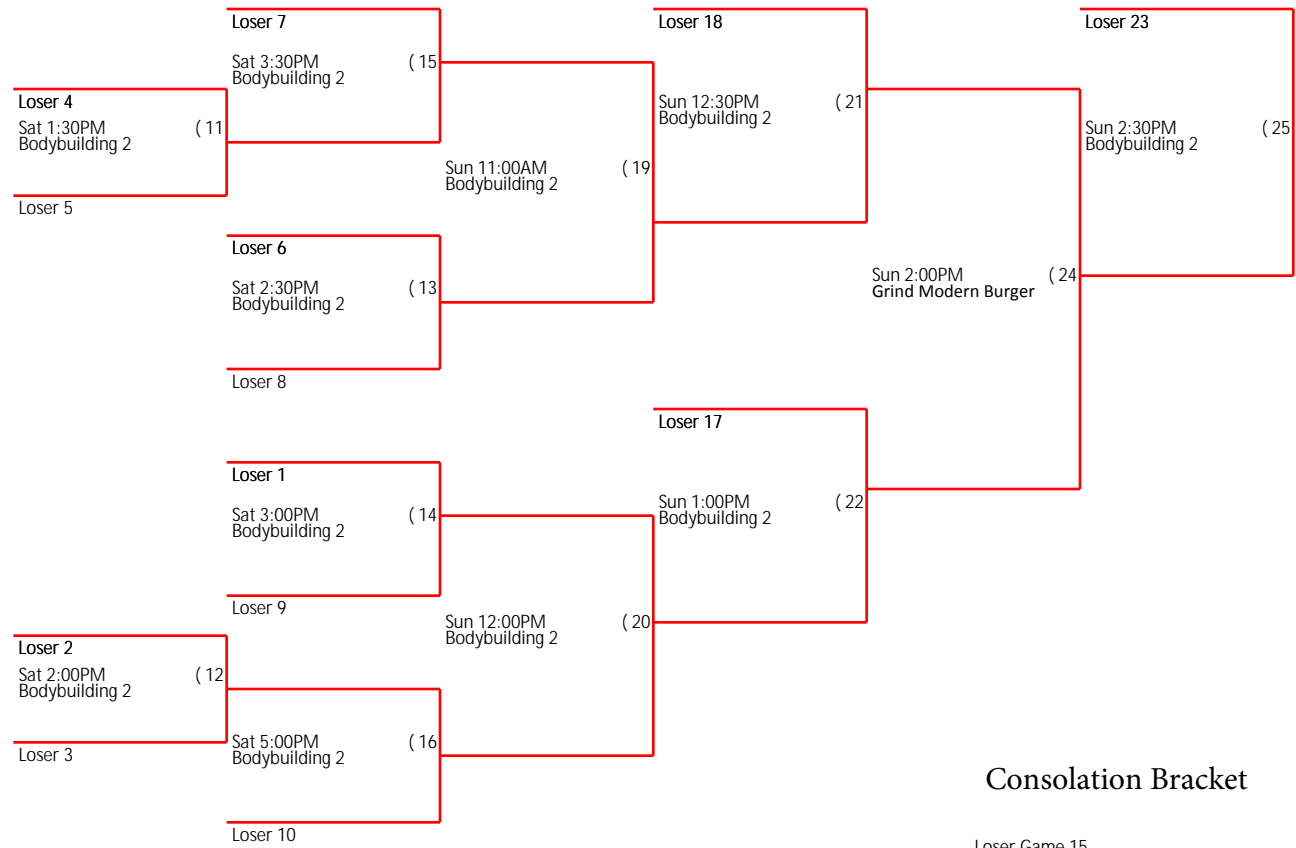

Two Generations

Sat 12:30PM
Bodybuilding 2

(9)

Constantly Stroking

Sat 10:00AM
Bodybuilding 2

(5)

outlawz

Sun 10:00AM
Bodybuilding 2

(18)

Sun 3:00PM
Grind Modern Burger

(26)

E equals mc squared

Sat 10:30AM
Bodybuilding 2

(6)

The Lizard Spiders

Sat 1:00PM
Bodybuilding 2

(10)

bodybuilding.com

Winner Gm 25

Sun 3:30PM
Bodybuilding 2

(27)

Loser Gm 26 if first loss

Bracket #9
BodyBuilding.com #2
6' Under Comp #2

Consolation Bracket